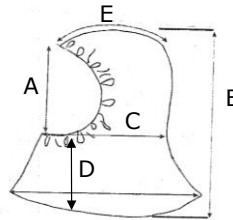

Technical Data Sheet

Product Code DD306

Description Disposable shoulder length hood with elasticated face opening

Material
Fabric: SF63E-HAS-WH/WH fabric
Elastic: Neoprene Rubber (latex free)

Color White

Spec

Item	Description	Length
A	Hood Relax	17 cm
	Hood Stretch	34 cm
B	Hood Height	52 cm
C	Hood Width	54 cm
D	Shoulder Length	36 cm
E	Hood Arc	32 cm

CE Approval	EN 13034:2005 + A1:2009	Type PB [6], limited life, partial body protection against liquid chemicals
	EN 14126:2003	Type PB [6-B], limited life, partial body protection against infective agents

Seam Type

4 Thread Stitched Seam

Reinforced 4 thread overlapped seam offer stronger seam strength and better protection

Packing 100 pcs per box

Storage and Disposal

- Store in dry, clean conditions in original packaging.
- Store away from direct sunlight, sources of high temperature, and solvent vapors.
- Store within the temperature range -20°C to +25°C (-4°F to +68°F) and with relative humidity below 80%.
- Shelf life is 60 months from date of manufacture when stored as stated above.
- Replace garments if damaged, heavily contaminated or in accordance with local work practice.
- Handle and dispose of contaminated garments with care and in accordance with national regulations.