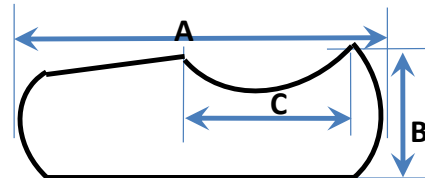

## Technical Data Sheet

**Product Code:** DD304

**Description:** Disposable shoe cover with elasticated opening

**Material:** Fabric: SF63E-HAS-WH/WH fabric  
Elastic: Neoprene Rubber (latex free)

**Color:** White

**Spec**

Item	Description	Size M	Size L
A	Shoe Length	35 cm	40 cm
B	Height	18 cm	18 cm
C	Elastic Strenth	26 cm	26 cm
	Elastic Relax	13 cm	13 cm

**CE Approval**

EN 13034:2005 + A1:2009	Type PB [6], limited life, partial body protection against liquid chemicals
EN 14126:2003	Type PB [6-B], limited life, partial body protection against infectice agents