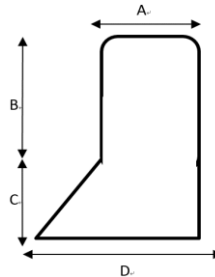

**Spec**

Item	Description	Length
A	Cuff Relax	13 cm
	Cuff Stretch	24 cm
B	Ankle to Cuff	26 cm
C	Height to Ankle	16 cm
D	Length	38 cm

<b>CE Approval</b>	EN 13034:2005 + A1:2009	Type PB [6], limited life, partial body protection against liquid chemicals
	EN 14126:2003	Type PB [6-B], limited life, partial body protection against infective agents